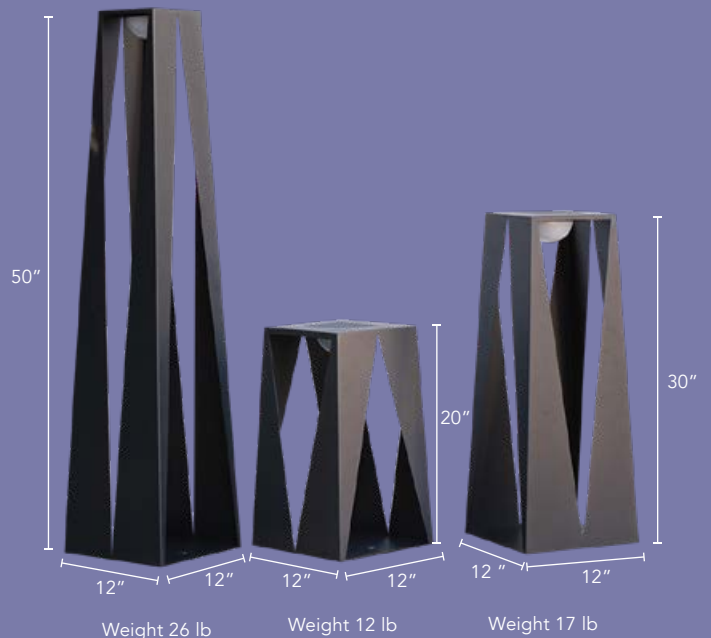

TEATREE

Powerful. Chic. Classy.

A strong rectangular frame, defined by a clean triangular outline. The TEATREE collection embraces the refined strength of our ecosystem. The lantern projects a firm light that embraces any outdoor yard.

Made of carbon steel. Available in space gray and cafe finish.

Size: Small Lantern 20" tall
 Medium Lantern 30" tall
 Large Lantern 50" tall

| FEATURES | SOLAR OPTIONS | | |
|-----------------------|---------------|---------|-------|
| | ASB300S | ASB500S | YKARY |
| 300 Lumens | ✓ | | |
| 500 Lumens | | ✓ | ✓ |
| Dimmable | ✓ | ✓ | ✓ |
| 2700k / 1800k | | | ✓ |
| 2700K | ✓ | ✓ | |
| Diffuser | | | ✓ |
| IP 67 waterproof | | | ✓ |
| IP 57 waterproof | ✓ | ✓ | |
| USB Rechargeable | ✓ | ✓ | ✓ |
| Range 6 Hr Full Power | ✓ | ✓ | ✓ |
| Smart Mode | ✓ | ✓ | ✓ |
| Timer Mode | | | ✓ |
| Motion Sensor | | ✓ | ✓ |

1800k amber light mode

2700k warm light mode