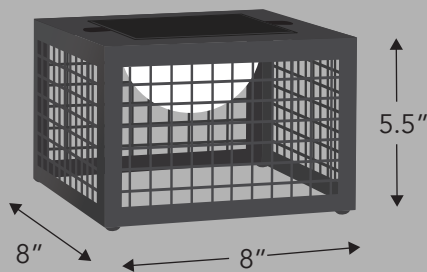

KOOB Table Light

Casting A Presence

1800k amber light mode

2700k warm light mode

Koob embraces illuminating space with texture. The clean symmetrical outline casts a strong presence, providing more of a visual feel to one's yard. A strong frame accompanied by a stronger shadow. Made of steel space gray finish.

SKU ST2201

Product size: 8" x 8" x 5.5"

Weight: 3.5 lb

Weight 3.5 lb

YKARY BULB FEATURES

| | |
|-------------------------|---|
| 500 Lumens | ✓ |
| 2700k / 1800k mode | ✓ |
| Dimmable | ✓ |
| Diffuser | ✓ |
| IP 67 waterproof | ✓ |
| Motion sensor | ✓ |
| Range 6 hour full power | ✓ |
| Smart mode | ✓ |
| USB rechargeable | ✓ |