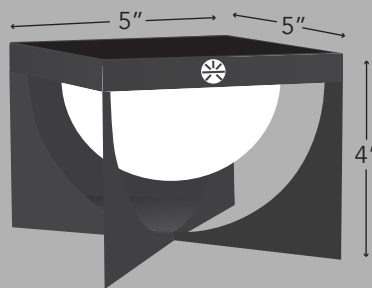

# FLOW Fence Light

Lean. Sharp. Sophisticated.

1800k amber light mode

2700k warm light mode

A seamlessly elegant light presenting a statement to anyone around. Flow embraces a tall presence that casts a wide reach of light. A stylish lamp that brings class and charm to any outdoor setting.

Product size: 5" x 5" x 4"

Weight: 2 lb

Carton size:

Weight: 3 lb

YKARY BULB FEATURES	
500 Lumens	✓
2700k / 1800k mode	✓
Dimmable	✓
Diffuser	✓
IP 67 waterproof	✓
Motion sensor	✓
Range 6 hour full power	✓
Smart mode	✓
USB rechargeable	✓