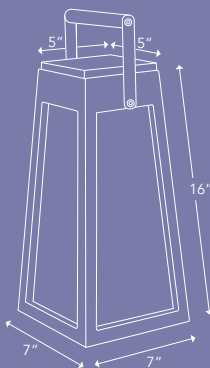

Available in natural teak and weathered teak finish.

Product Size: 7"x7"x16"

Product Weight: 4 lbs

Carton Size: 9 x 9" x 19 "

Carton Weight: 5 lbs

SOLAR MODULE OPTION

FEATURE	ASB300S	ASB500S
300 Lumens	✓	
500 Lumens		✓
Dimmable	✓	✓
2700K	✓	✓
IP57 waterproof	✓	✓
USB Rechargeable	✓	✓
Range 6 Hr Full Power		✓
Smart Mode	✓	✓
Motion Sensor		✓