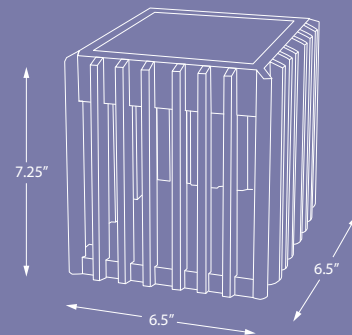

SOLAR MODULE OPTION

FEATURE	ASB300S	ASB500S
300 Lumens	✓	
500 Lumens		✓
Dimmable	✓	✓
2700K	✓	✓
IP57 waterproof	✓	✓
USB Rechargeable	✓	✓
Range 6 Hr Full Power		✓
Smart Mode	✓	✓
Motion Sensor		✓