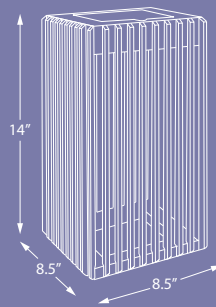

TWIN

Slim. Tall. Iconic

Available in 14", 18" and 25.5" tall
 Finish: Natural Teak, Weathered Teak finish.

SOLAR MODULE OPTION

FEATURE	ASB300S	ASB500S
300 Lumens	✓	
500 Lumens		✓
Dimmable	✓	✓
2700K	✓	✓
IP57 waterproof	✓	✓
USB Rechargeable	✓	✓
Range 6 Hr Full Power		✓
Smart Mode	✓	✓
Motion Sensor		✓

Size: 8.5" x 8.5" x 14"
 Weight: 15 lbs

Size: 8.5" x 8.5" x 18"
 Weight: 16 lbs

Size: 8.5" x 8.5" x 25.5"
 Weight: 21 lbs