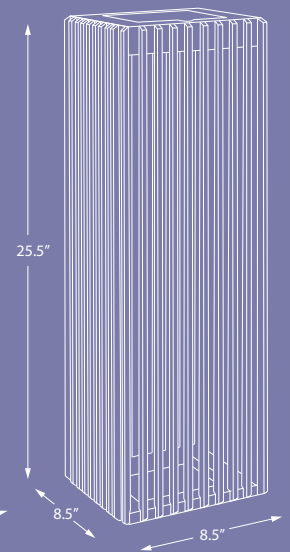

TWIN

Slim. Tall. Iconic

Available in 14", 18" and 25.5" tall
 Finish: Natural Teak, Weathered Teak finish.

SOLAR MODULE OPTION

FEATURE	ASB300S	ASB500S
300 Lumens	✓	
500 Lumens		✓
Dimmable	✓	✓
2700K	✓	✓
IP57 waterproof	✓	✓
USB Rechargeable	✓	✓
Range 6 Hr Full Power		✓
Smart Mode	✓	✓
Motion Sensor		✓

Size: 8.5" x 8.5" x 14"
 Weight: 15 lbs

Size: 8.5" x 8.5" x 18"
 Weight: 16 lbs

Size: 8.5" x 8.5" x 25.5"
 Weight: 21 lbs