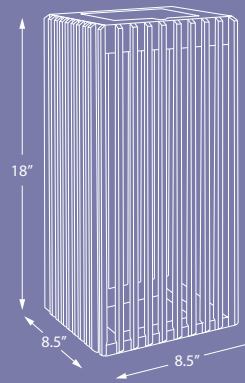

TWIN

Slim. Tall. Iconic

Available in 14", 18" and 25.5" tall
 Finish: Natural Teak, Weathered Teak finish.

SOLAR MODULE OPTION

FEATURE	ASB300S	ASB500S
300 Lumens	✓	
500 Lumens		✓
Dimmable	✓	✓
2700K	✓	✓
IP57 waterproof	✓	✓
USB Rechargeable	✓	✓
Range 6 Hr Full Power		✓
Smart Mode	✓	✓
Motion Sensor		✓

Size: 8.5" x 8.5" x 14"
 Weight: 15 lbs

Size: 8.5" x 8.5" x 18"
 Weight: 16 lbs

Size: 8.5" x 8.5" x 25.5"
 Weight: 21 lbs