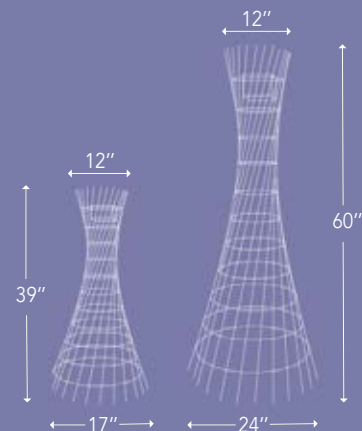

Weight: 9 lbs

Weight: 15 lbs