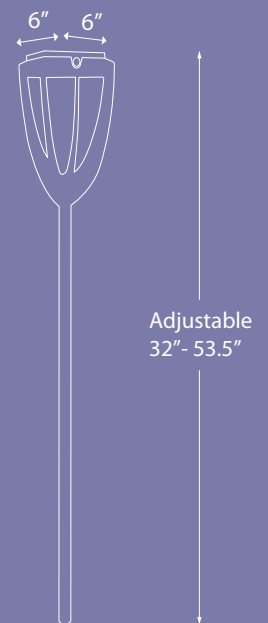

Weight: 4.5 lbs