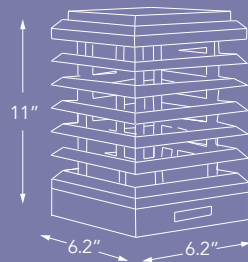

Available in natural and weathered teak wood

Product Size: 6.2"x6.2"x11"

Product Weight: 5 lbs

Carton Size: 7" x 7"x 11 "

Carton Weight: 6 lbs