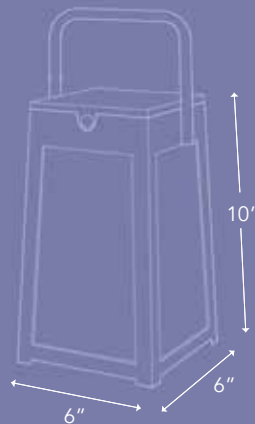

TECKA

Fun. Functional. Versatile.

Travel, settle, explore, no matter where you are, TECKA will help illuminate your path. A beautiful warm light, contrasting perfectly with teak or weathered teak frame, held by a pivoting handle, steady on its slightly tapered base.

Product Size: 6"x6"x10.5"
Product Weight: 3 lbs

Carton Size: 7" x 7"x 15 "
Carton Weight: 4 lbs

SOLAR MODULE OPTION

FEATURE	ASB300S	ASB500S
300 Lumens	✓	
500 Lumens		✓
Dimmable	✓	✓
2700K	✓	✓
IP57 waterproof	✓	✓
USB Rechargeable	✓	✓
Range 6 Hr Full Power		✓
Smart Mode	✓	✓
Motion Sensor		✓