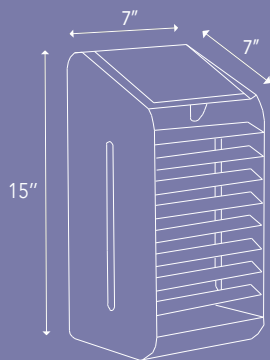

STORM WALL LIGHT

Made of solid aluminum, Storm is available in space gray and corten aluminum finish

Storm Light is our new ultra resistant wall light. It's modern look gives you ample light, all night long. Wire free and super easy to install, Storm is also a great wall option to light a pathway or your door step.

Weight: 8 lbs

SOLAR MODULE OPTION

FEATURE	ASB300S	ASB500S
300 Lumens	✓	
500 Lumens		✓
Dimmable	✓	✓
2700K	✓	✓
IP57 waterproof	✓	✓
USB Rechargeable	✓	✓
Range 6 Hr Full Power		✓
Smart Mode	✓	✓
Motion Sensor		✓