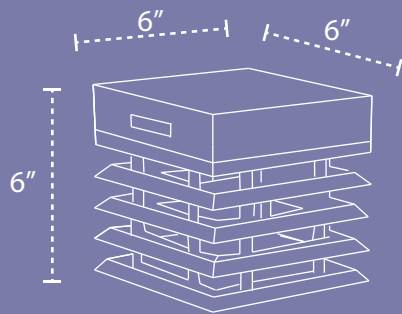

# TEKURA SCONCE

Compact. Efficient. Adequate

Made of oiled teakwood or weathered teak and high-performance Italian HPL.

TEKURA sconce blends seamlessly into any environment. Easily attachable to a wall, fence or tree, providing light in a harmless and clean manner. It's small figure draws little attention during the day, however, it effortlessly enhances the life of all agriculture during the night. Highlighting only what's worth noting.

Weight 3 lbs