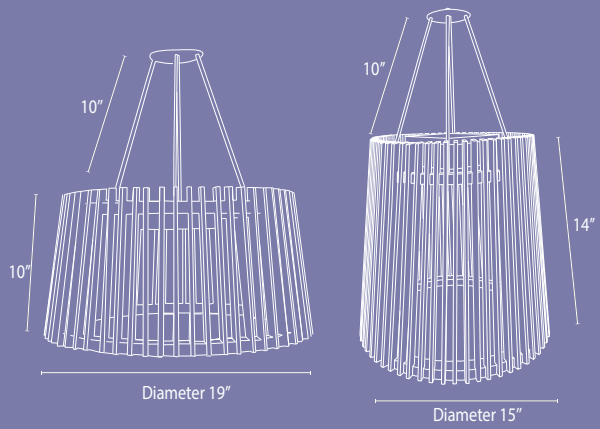

Material: Teak or Weathered Teak

Size: Large, Tall

Weight 5 lbs

Weight 4.5 lbs