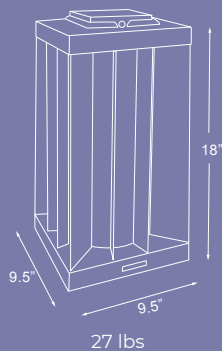

Medium Edge
TECKA101D