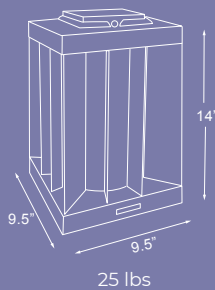

Small Edge
TECKA100D