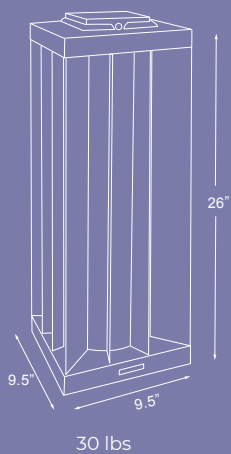

Large Edge
TECKA102D