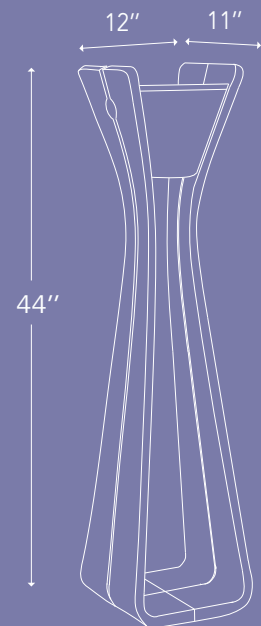

BLOOM

Feminine. Decorative. Sculptural.

Just like a flower in the rough, one can only BLOOM through sunlight and sustainability. Les Jardins high efficiency solar lamp combines superior technology with an environmentally friendly practice, illuminating one's surroundings without any visual compromise such as electrical cords. BLOOM is the physical embodiment of natural beauty through design and innovation.

Weight: 21.5 lbs