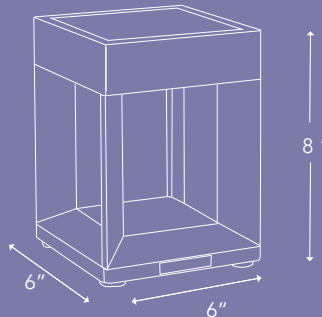

Available in natural teak anodized aluminum, weathered teak anodized aluminum, weathered teak black aluminum and weathered teak white aluminum.

Product Size: 6" x 6" x 8"
 Product Weight: 3 lbs

Carton Size: 6.5" x 6.5" x 12 "
 Carton Weight: 4 lbs