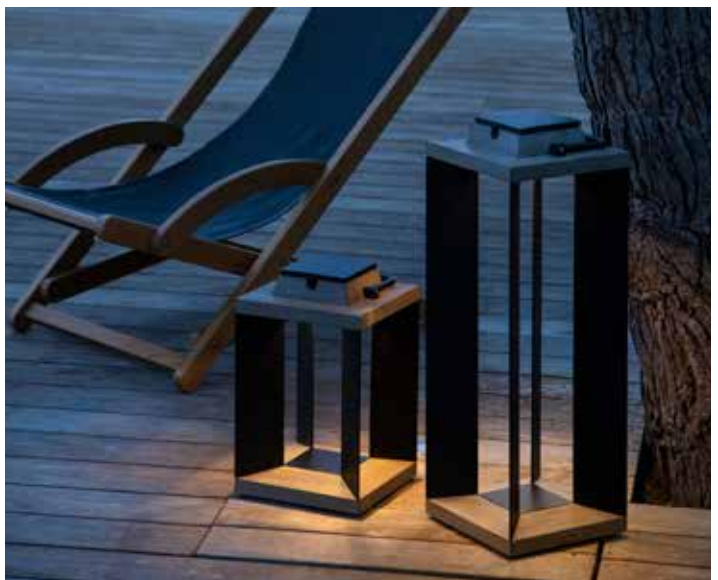

## Chic. Timeless. Cutting Edge

A portable hard-scape fixture, BLADE has been engineered to deliver quality renewable light from the sun while weathering the elements in masterful form. The metal blades on all four corners have been designed to cut through high winds; whilst the heft from its weight prevents it from falling over.

### PRODUCT DETAILS

Finish: Teak Stainless Steel  
 Weathered Teak- Stainless Steel  
 Weathered Teak- Powder Coated White Aluminum  
 Weathered Teak- Powder Coated Black Aluminum

Size: 14", 18", 26"

FEATURE	Solar Module Option	
	ASB300S	ASB500S
300 Lumens	✓	
500 Lumens		✓
Dimmable	✓	✓
2700K	✓	✓
IP57 waterproof	✓	✓
USB Rechargeable	✓	✓
Range 6 Hr Full Power		✓
Smart Mode	✓	✓
Motion Sensor		✓